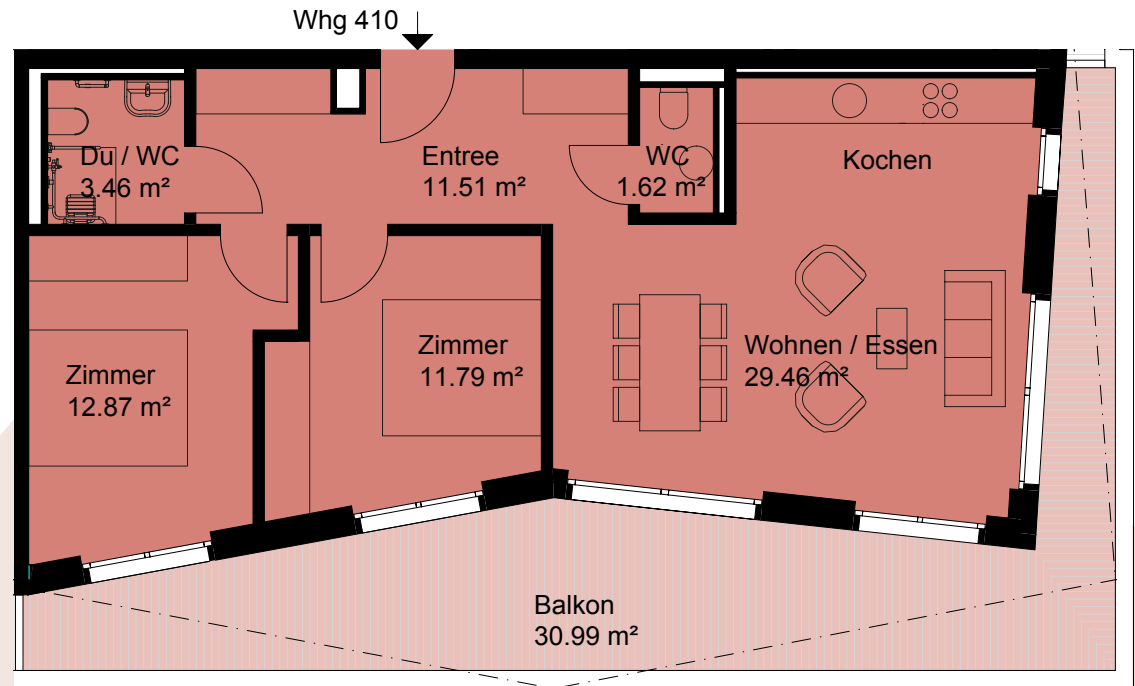

4. Obergeschoss

4th Floor

Wohnung 410
Apartment 410

3.5 Zimmer
BWF 71 m²
Balkon 31 m²

3.5 Rooms
GLA 71 m²
Balcony 31 m²

CARMENNA AROSA PARK