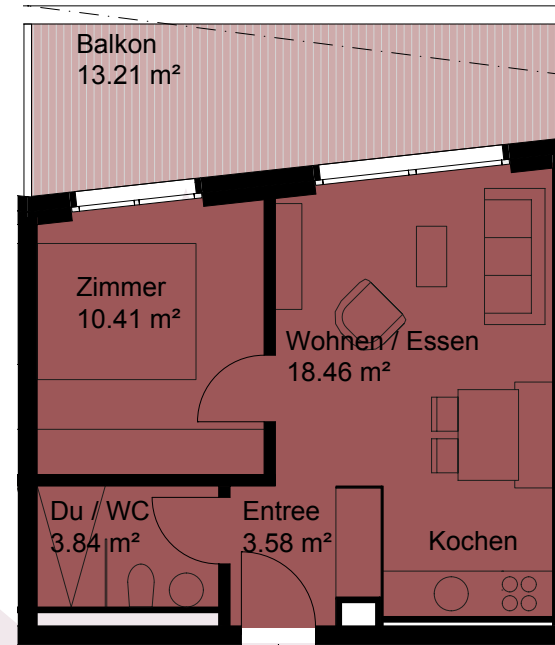

4. Obergeschoss 4th Floor

↑ Whg 409

Wohnung 409
Apartment 409

2.5 Zimmer
BWF 36 m²
Balkon 13 m²

2.5 Rooms
GLA 36 m²
Balcony 13 m²

CARMENNA AROSA PARK