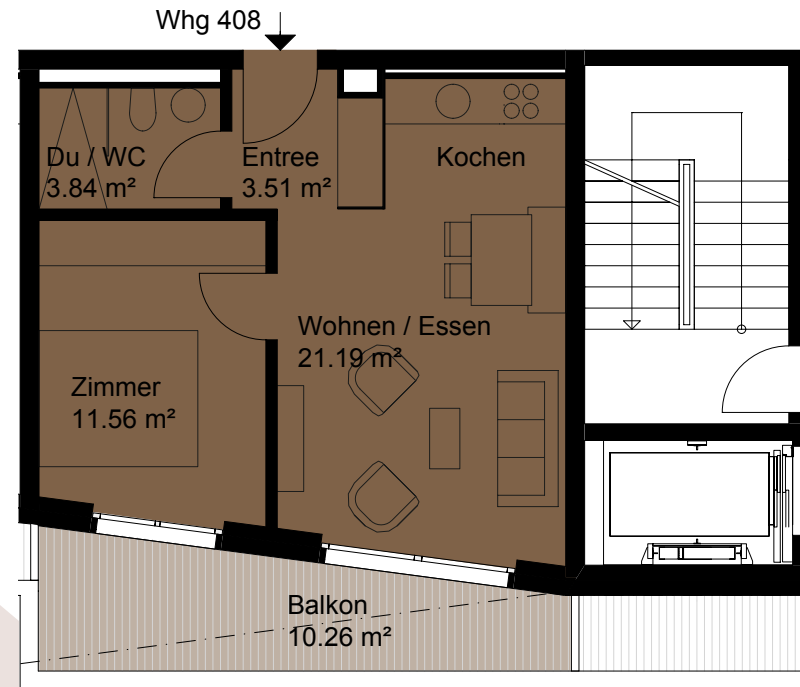

4. Obergeschoss 4th Floor

Wohnung 408
Apartment 408

2.5 Zimmer
BWF 40 m²
Balkon 10 m²

2.5 Rooms
GLA 40 m²
Balcony 10 m²

CARMENNA AROSA PARK