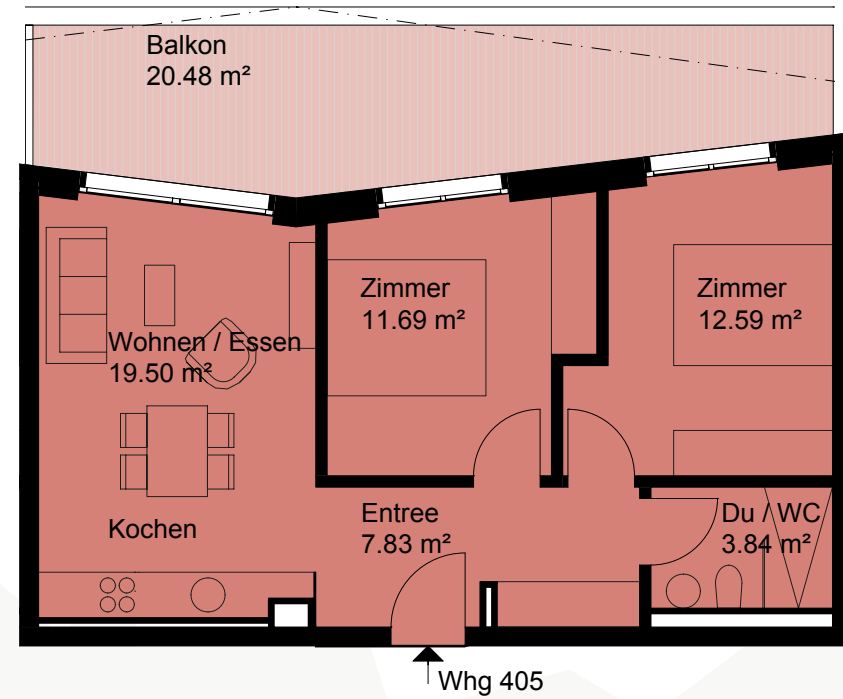

4. Obergeschoss

4th Floor

Wohnung 405

Apartment 405

3.5 Zimmer
BWF 56 m²
Balkon 20m²

3.5 Rooms
GLA 56 m²
Balcony 20 m²